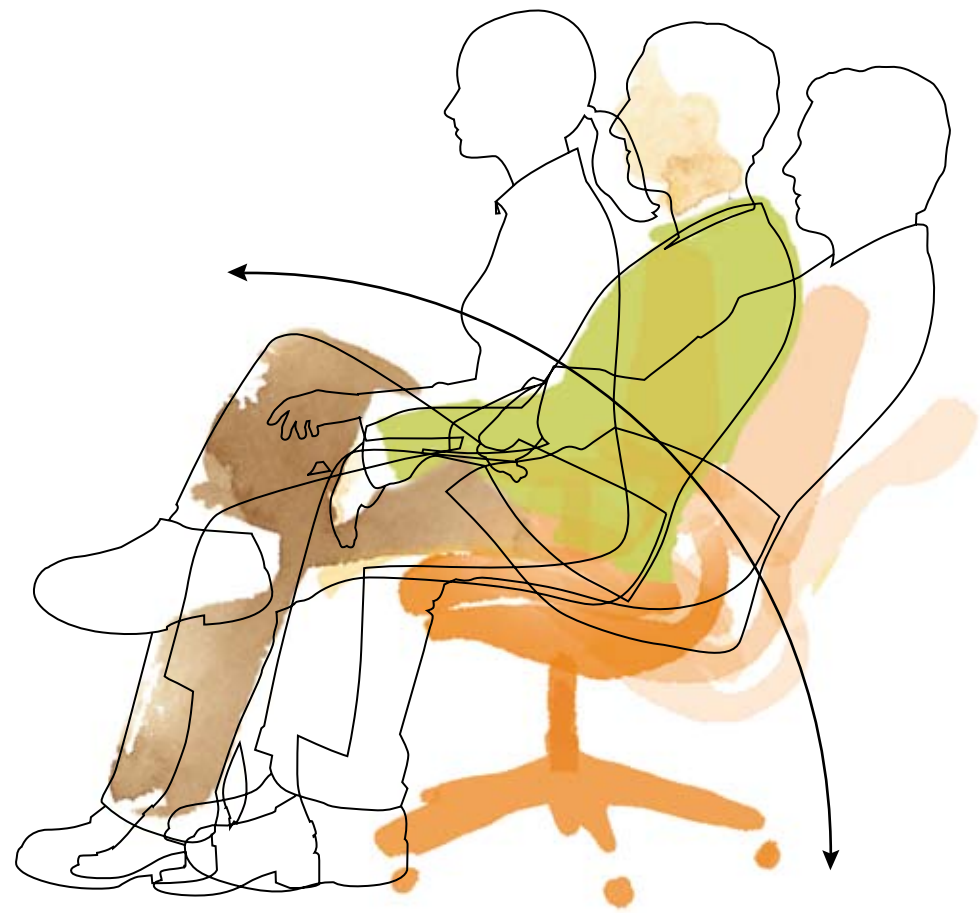

Linea is a family of products to suit multiple applications with a choice of three task chairs and four visitor chairs.

Light, bright and colourful, Linea's neat, crisp forms work in any environment and application. Mix products, materials and colour to blend with, or complement your environment.

Linea offers a choice of three task chairs and four visitor chairs with a wealth of options:

Task chairs

Choose from two mechanisms: active contact mechanism or synchronous mechanism. Options include forward tilt, seat depth adjustment, lumbar support, two-dimensional arms, four-dimensional arms, headrest, silver or polished aluminium base.

Visitor chairs

Choose from two base designs: four-leg or cantilever. Options include polypropylene seat and back; upholstered seat and back; or a mesh back with either version of the seat. Frame is silver or black, with or without arms. Also available are row-linking and a mobility trolley.

Versatile

Good chair design should be synonymous with comfort. With Linea you have a choice of two high-quality mechanisms:

Active contact mechanism with weight tension control and safety lock.

Point synchro with weight tension control with a wide recline range and safety lock.