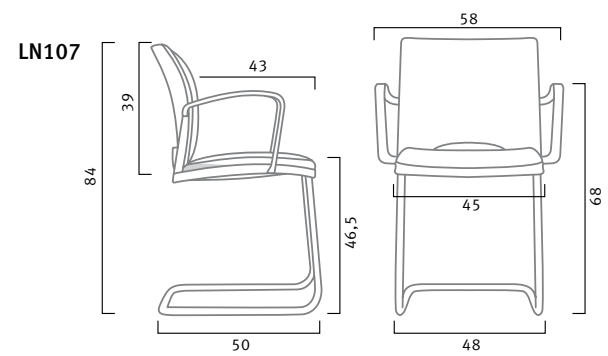

Sustainable

Linea is good for the user. It's also good for the earth and meets our demanding environmental protocol:

Recyclable—99%

Replaceable upholstery and fabric.

Disassembly for recycling—takes less than five minutes.

Waste minimisation—manufacturing is ISO-14001 certified.

Packaging—all reusable or recyclable.