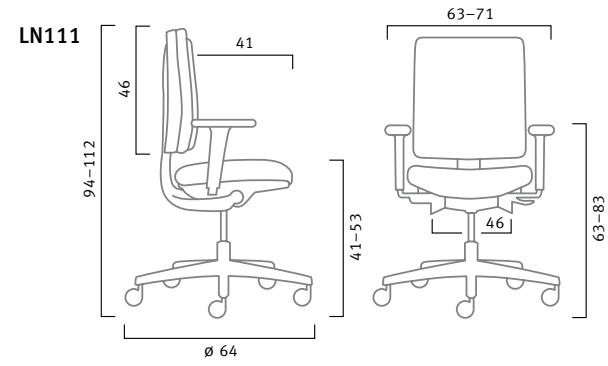

Sustainable

Linea is good for the user. It's also good for the earth and meets our demanding environmental protocol:

Recyclable—99%

Replaceable upholstery and fabric.

Disassembly for recycling—takes less than five minutes.

Waste minimisation—manufacturing is ISO-14001 certified.

Packaging—all reusable or recyclable.