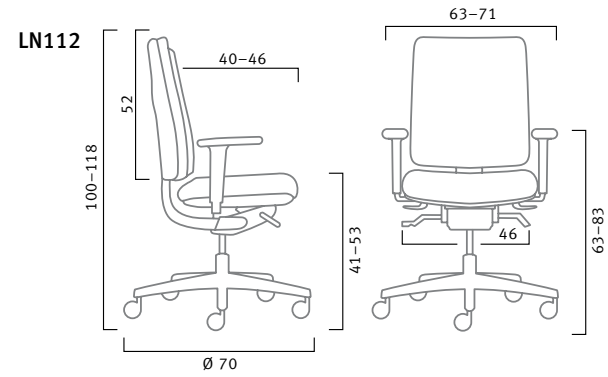

Sustainable

Linea is good for the user. It's also good for the earth and meets our demanding environmental protocol:

Recyclable—99%

Replaceable upholstery and fabric.

Disassembly for recycling—takes less than five minutes.

Waste minimisation—manufacturing is ISO-14001 certified.

Packaging—all reusable or recyclable.