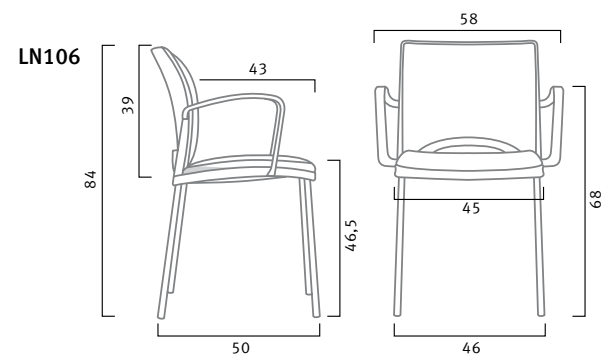

Sustainable

Linea is good for the user. It's also good for the earth and meets our demanding environmental protocol:

Recyclable—99%

Replaceable upholstery and fabric.

Disassembly for recycling—takes less than five minutes.

Waste minimisation—manufacturing is ISO-14001 certified.

Packaging—all reusable or recyclable.