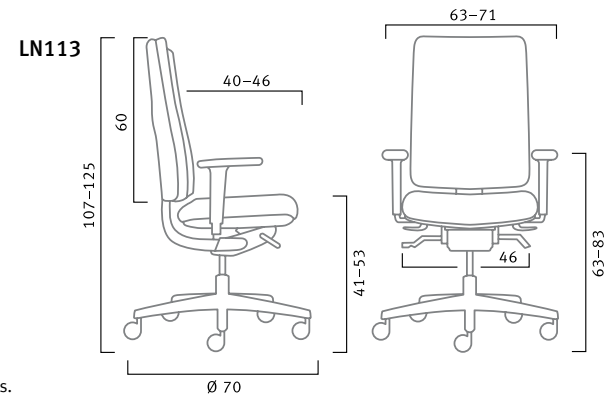

Sustainable

Linea is good for the user. It's also good for the earth and meets our demanding environmental protocol:

Recyclable—99%

Replaceable upholstery and fabric.

Disassembly for recycling—takes less than five minutes.

Waste minimisation—manufacturing is ISO-14001 certified.

Packaging—all reusable or recyclable.